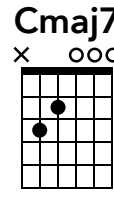

Street Spirit (Fade Out)

Radiohead

Standard tuning

♩ = 137

Intro

Am

Asus4

Am