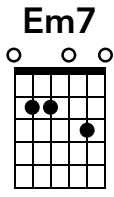

Street Spirit (Fade Out)

Radiohead

Standard tuning

♩ = 137

Intro

Am

Asus4

Am