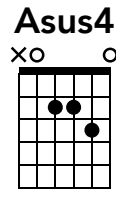

Street Spirit (Fade Out)

Radiohead

Standard tuning

♩ = 137

Intro

Am

Asus4

Am