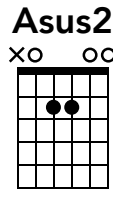

Street Spirit (Fade Out)

Radiohead

Standard tuning

♩ = 137

Intro

Am

Asus4

Am