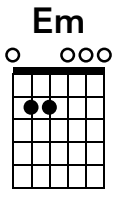

Street Spirit (Fade Out)

Radiohead

Standard tuning

♩ = 137

Intro

Am

Asus4

Am