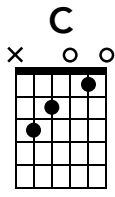

Street Spirit (Fade Out)

Radiohead

Standard tuning

♩ = 137

Intro

Am

Asus4

Am