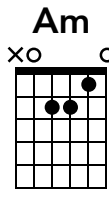

Street Spirit (Fade Out)

Radiohead

Standard tuning

♩ = 137

Intro

Am

Asus4

Am